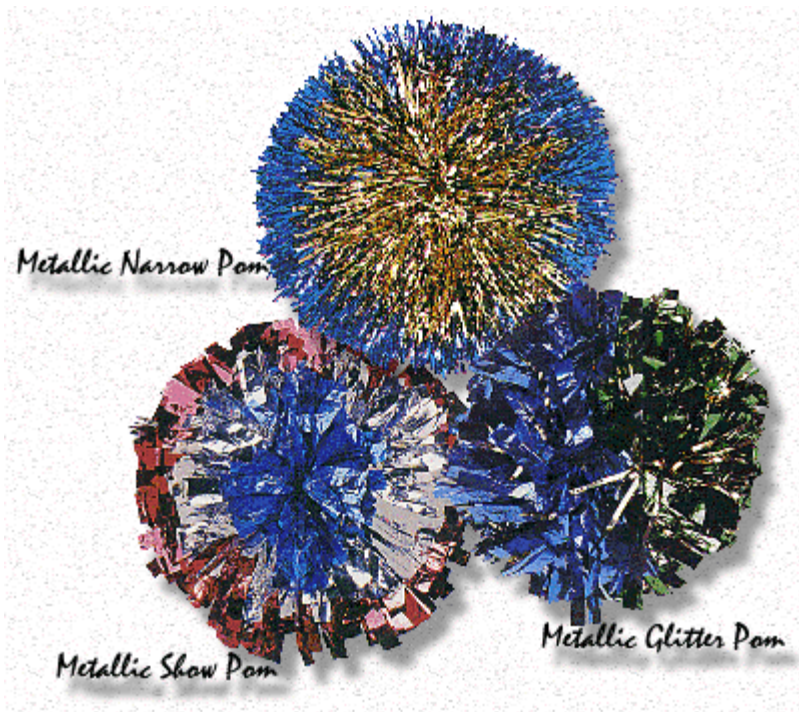

## Metallic Poms Pons

**Metallic Show Poms are pre-fluffed.**

**4". 5" or 6" \$14.00, 7" or 8" \$17.00, 10" \$19.75**

Metallic Show Poms with glitter add 30%

## **New: Fluorescent Poms**

## Metallic Narrow Poms

M103-2 **\$22.00**, #M126 10" **\$16.00**, 12" **\$19.00**

#M157 15" not shown **\$22.00** each.

**Guaranteed lowest prices.**

[Plastic Poms, Wet Look Poms](#)

Streamers are waterproof, shred-proof & fade resistant.