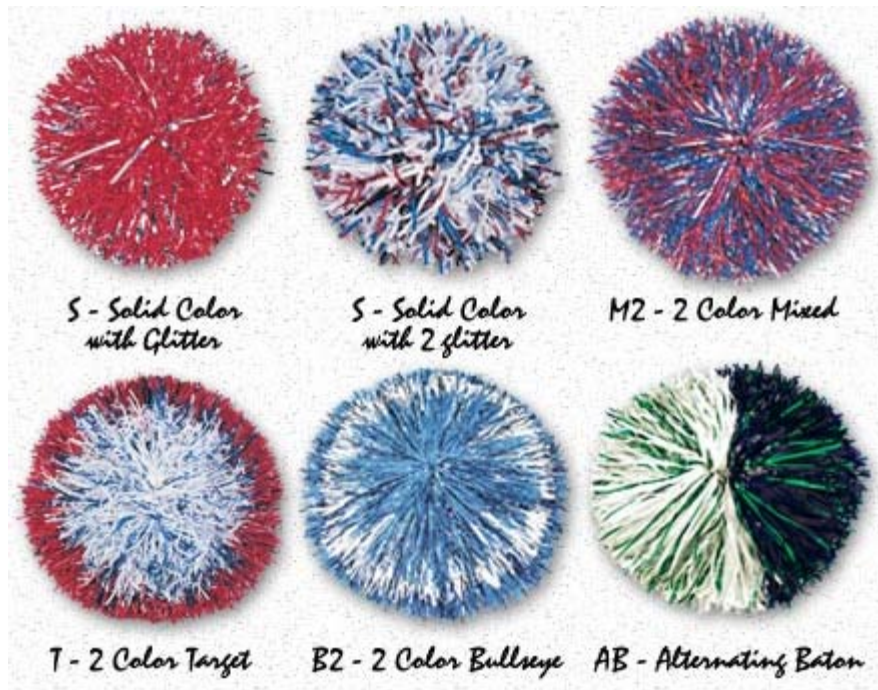

Wet look narrow plastic poms.

4" or 6" **$9.25**
8",10" or 13" **$9.50**