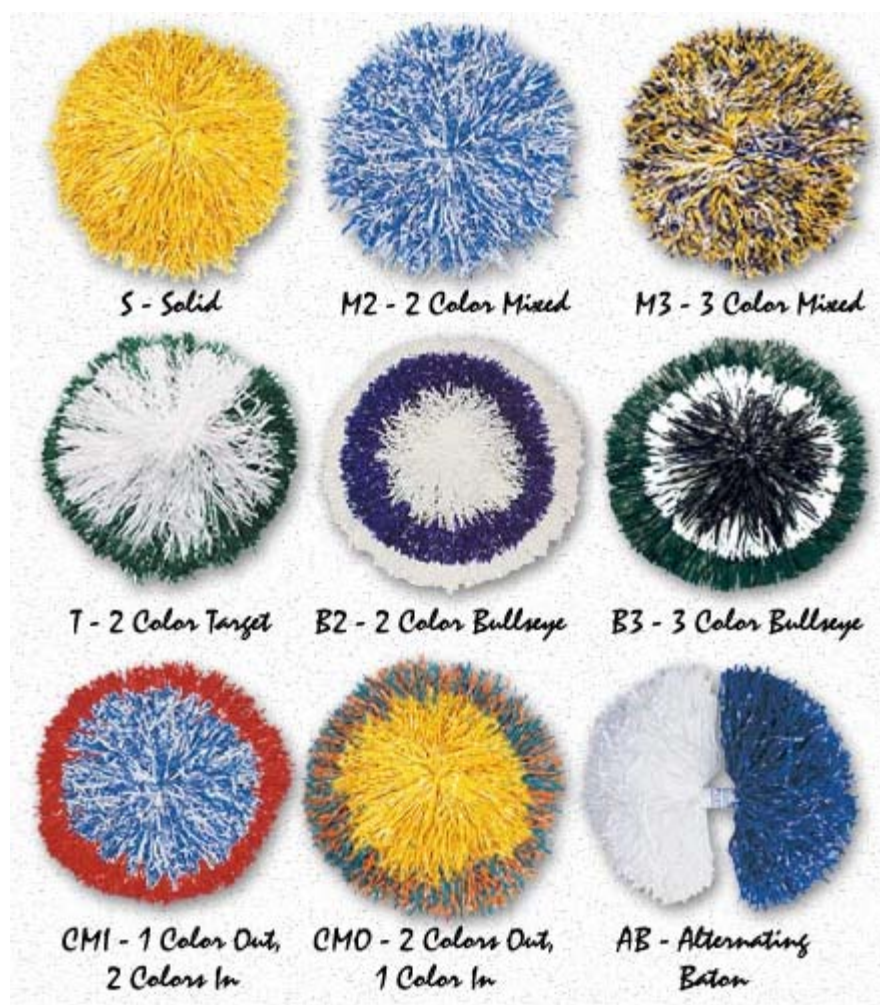

Cheer Etc.

Warm-ups	Jackets	Sweats	Sport Bags	Athletic Uniforms
Cheerleading	Shoes	Mascots	Order Form	Contact Us

Poms Poms on Sale.

Guaranteed lowest prices.
Streamers are waterproof, shred-proof & fade resistant.

Narrow Plastic Poms

#P90 12" 1, 2 or 3 color **$8.75 each**

Narrow plastic poms with metallic glitter
12" **$11.50**